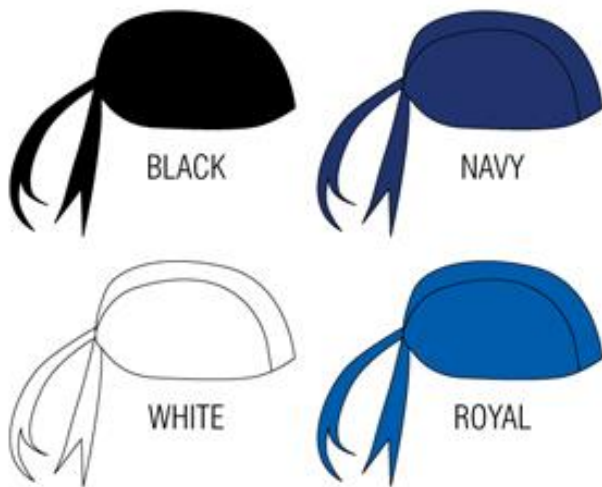

You can choose between all of the following colours;

**Black**

**Navy Blue**

**White**

**Royal Blue**

*No Image Available*

---

**UNISEX – CHEF HAT**