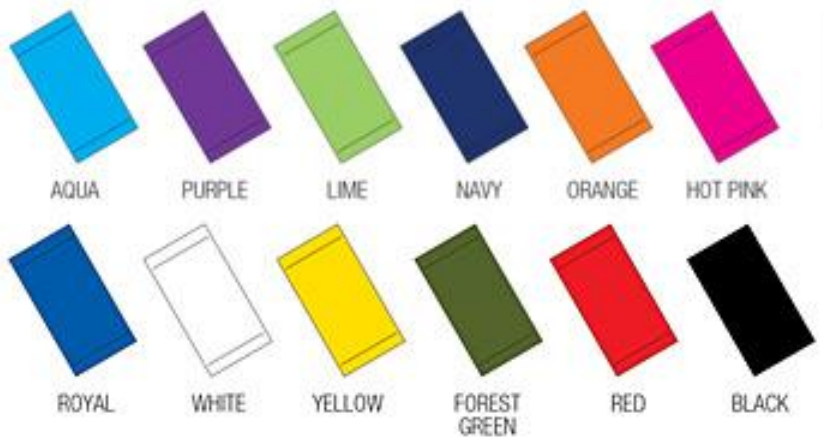

### Product Colours:

You can choose between all of the following colours;

---

**UNISEX – Detachable Lanyard With Safety Clip**

---

**Product Image:**

---

**Product Details:**