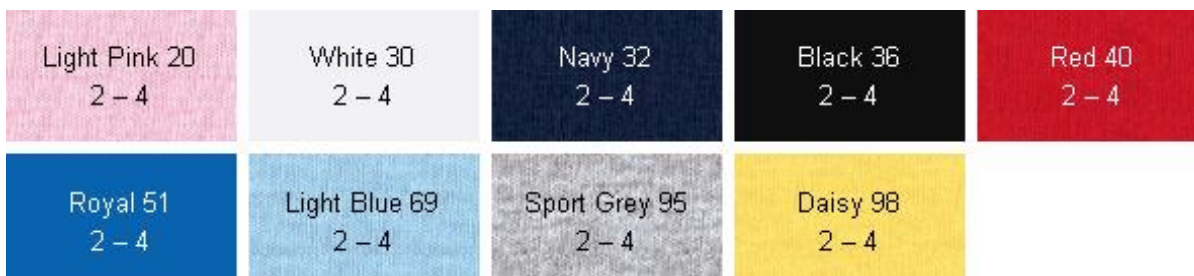

Product Colours:

You can choose between all of the following colours;

Code	Description	Code	Description	Code	Description	Code	Description
20	Light Pink	30	White	32	Navy	36	Black
40	Red	51	Royal	69	Light Blue	95	Sport Grey
98	Daisy