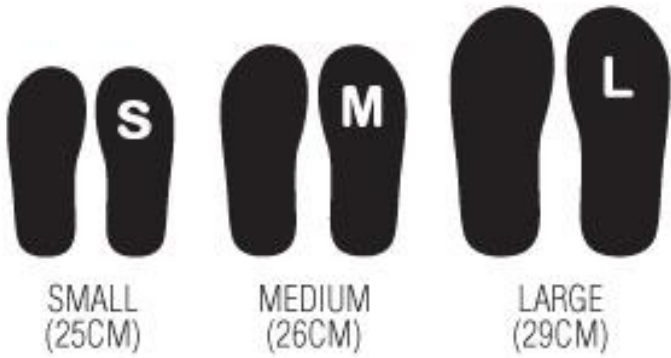

Product Sizing:

Product Pricing:

Qty:	Price ($)
1-99pcs	$2.40
100+pcs	$2.10

*Please note: You can mix & match colours and sizes and still obtain the wholesale pricing based on quantities

---